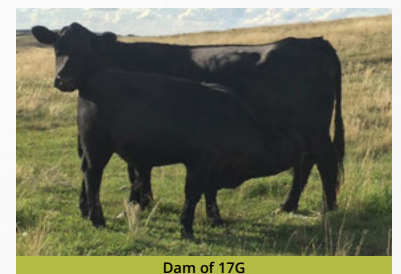

8 BRONYX **BARDOLIER** 17G
2115741 TOT 17G MAY 5, 2019

FLEURY BANDOLIER 27A	
FLEURY BANDOLIER 61D 1945491	BW 94
DOUBLE AA ANNIE K 224'05	WW 830
B.B.A.R. LEGACY 4234	AGE OF DAM 13
B.B.A.R. RUBY BELLE 6217 1337801	
B.B.A.R. RUBY BELLE 317	

EPDS	BW	WW	YW	MILK	MCE
	2.4	36	57	15	6.0

This bull is highly maternal with a real nice style to him. He is B.B.A.R Ruby Belle 6217's last calf. She was one of our favourite cows. It was a sad day when she left.